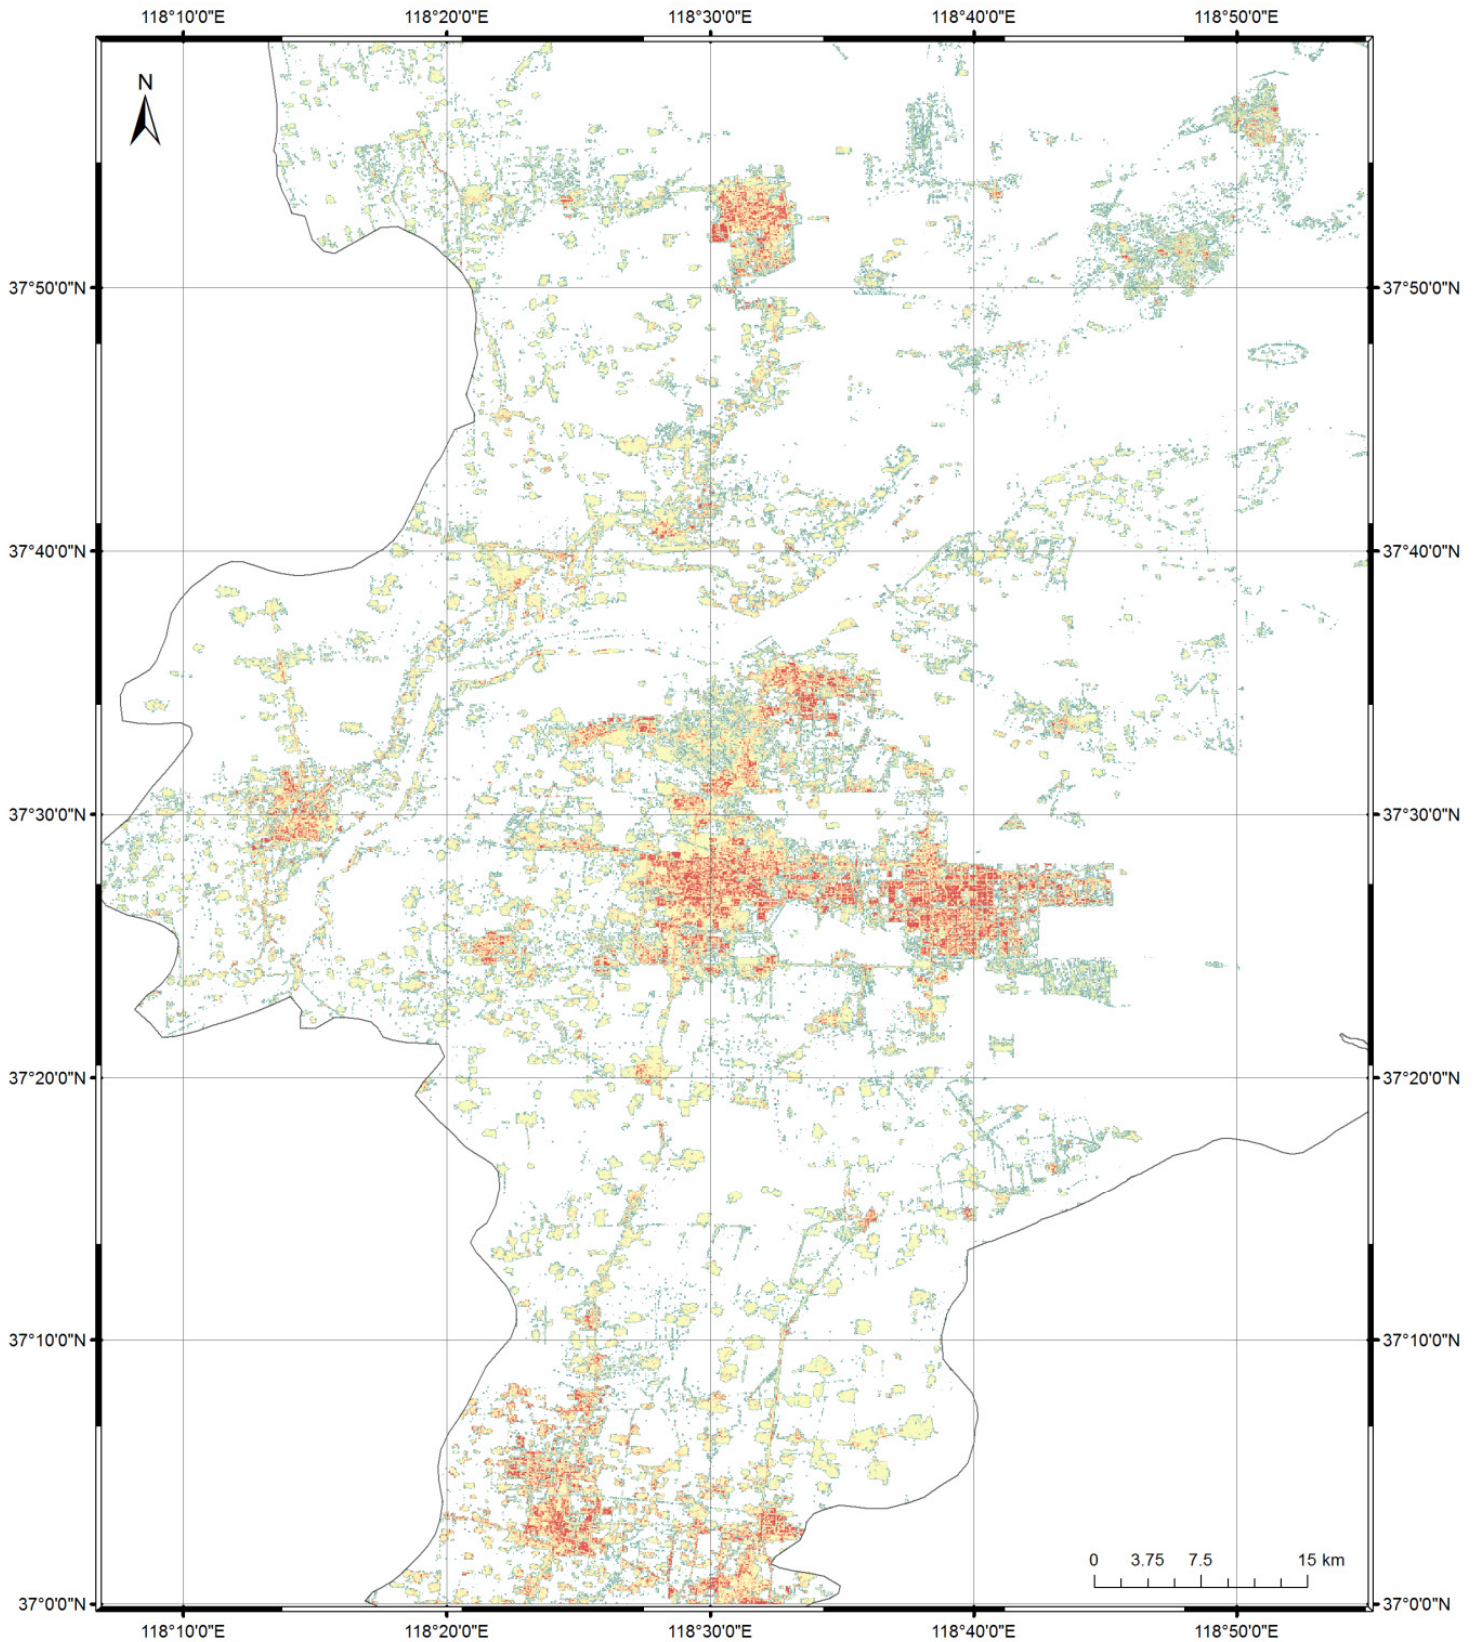

Estimated building height derived from the TanDEM-X IDEM

Building Height (average over 120x120m) [m]